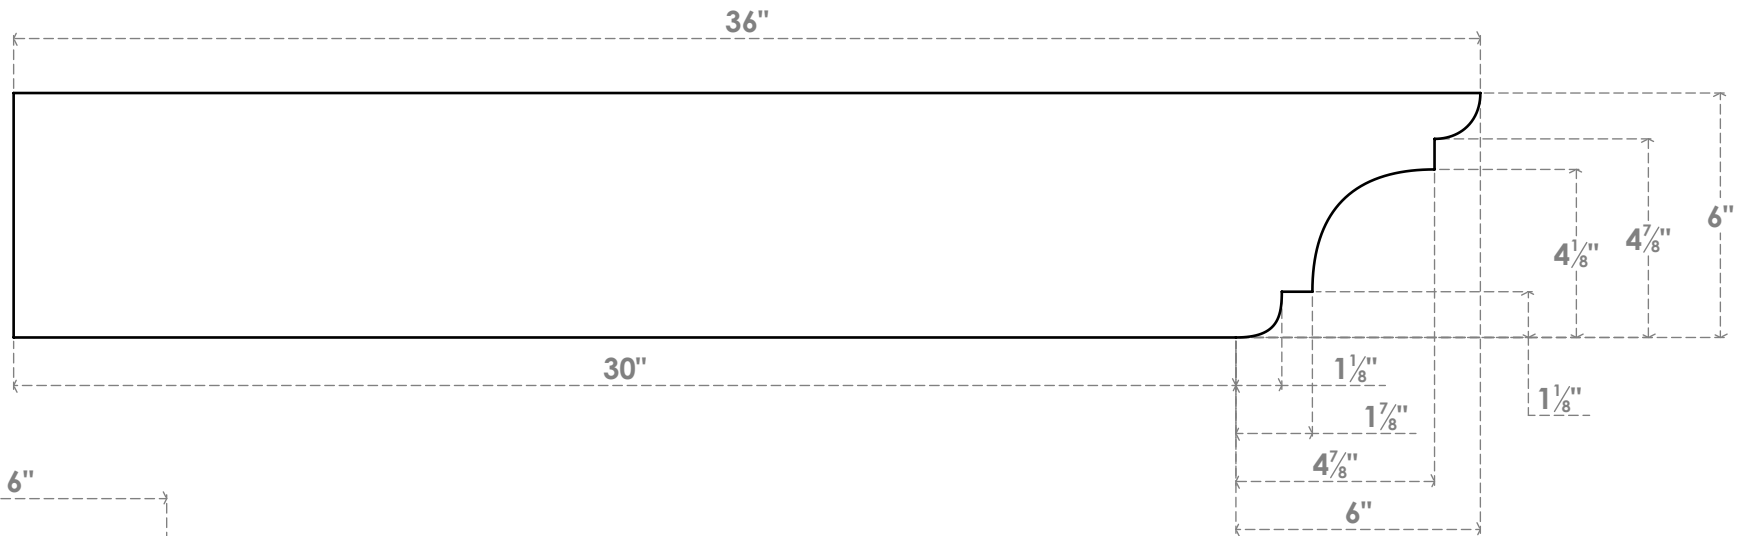

RFTP06X06X36NEB

6"W X 6"H X 36"L NEW BRIGHTON ARCHITECTURAL GRADE PVC RAFTER TAIL

SIDE PROFILE

FRONT PROFILE

ISOMETRIC

EKENA MILLWORK
 2300 WEST MAIN ST.
 CLARKSVILLE, TX 75426
 TOLL FREE: 866-607-0453
 WWW.EKENAMILLWORK.COM