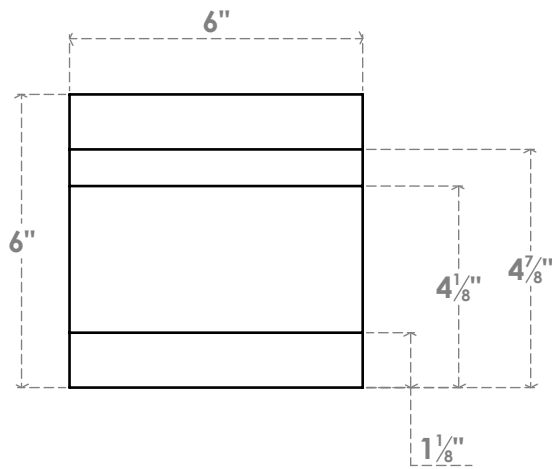

RFTP06X06X36NEB

6"W X 6"H X 36"L NEW BRIGHTON ARCHITECTURAL GRADE PVC RAFTER TAIL

SIDE PROFILE

FRONT PROFILE

ISOMETRIC

EKENA MILLWORK
 2300 WEST MAIN ST.
 CLARKSVILLE, TX 75426
 TOLL FREE: 866-607-0453
 WWW.EKENAMILLWORK.COM